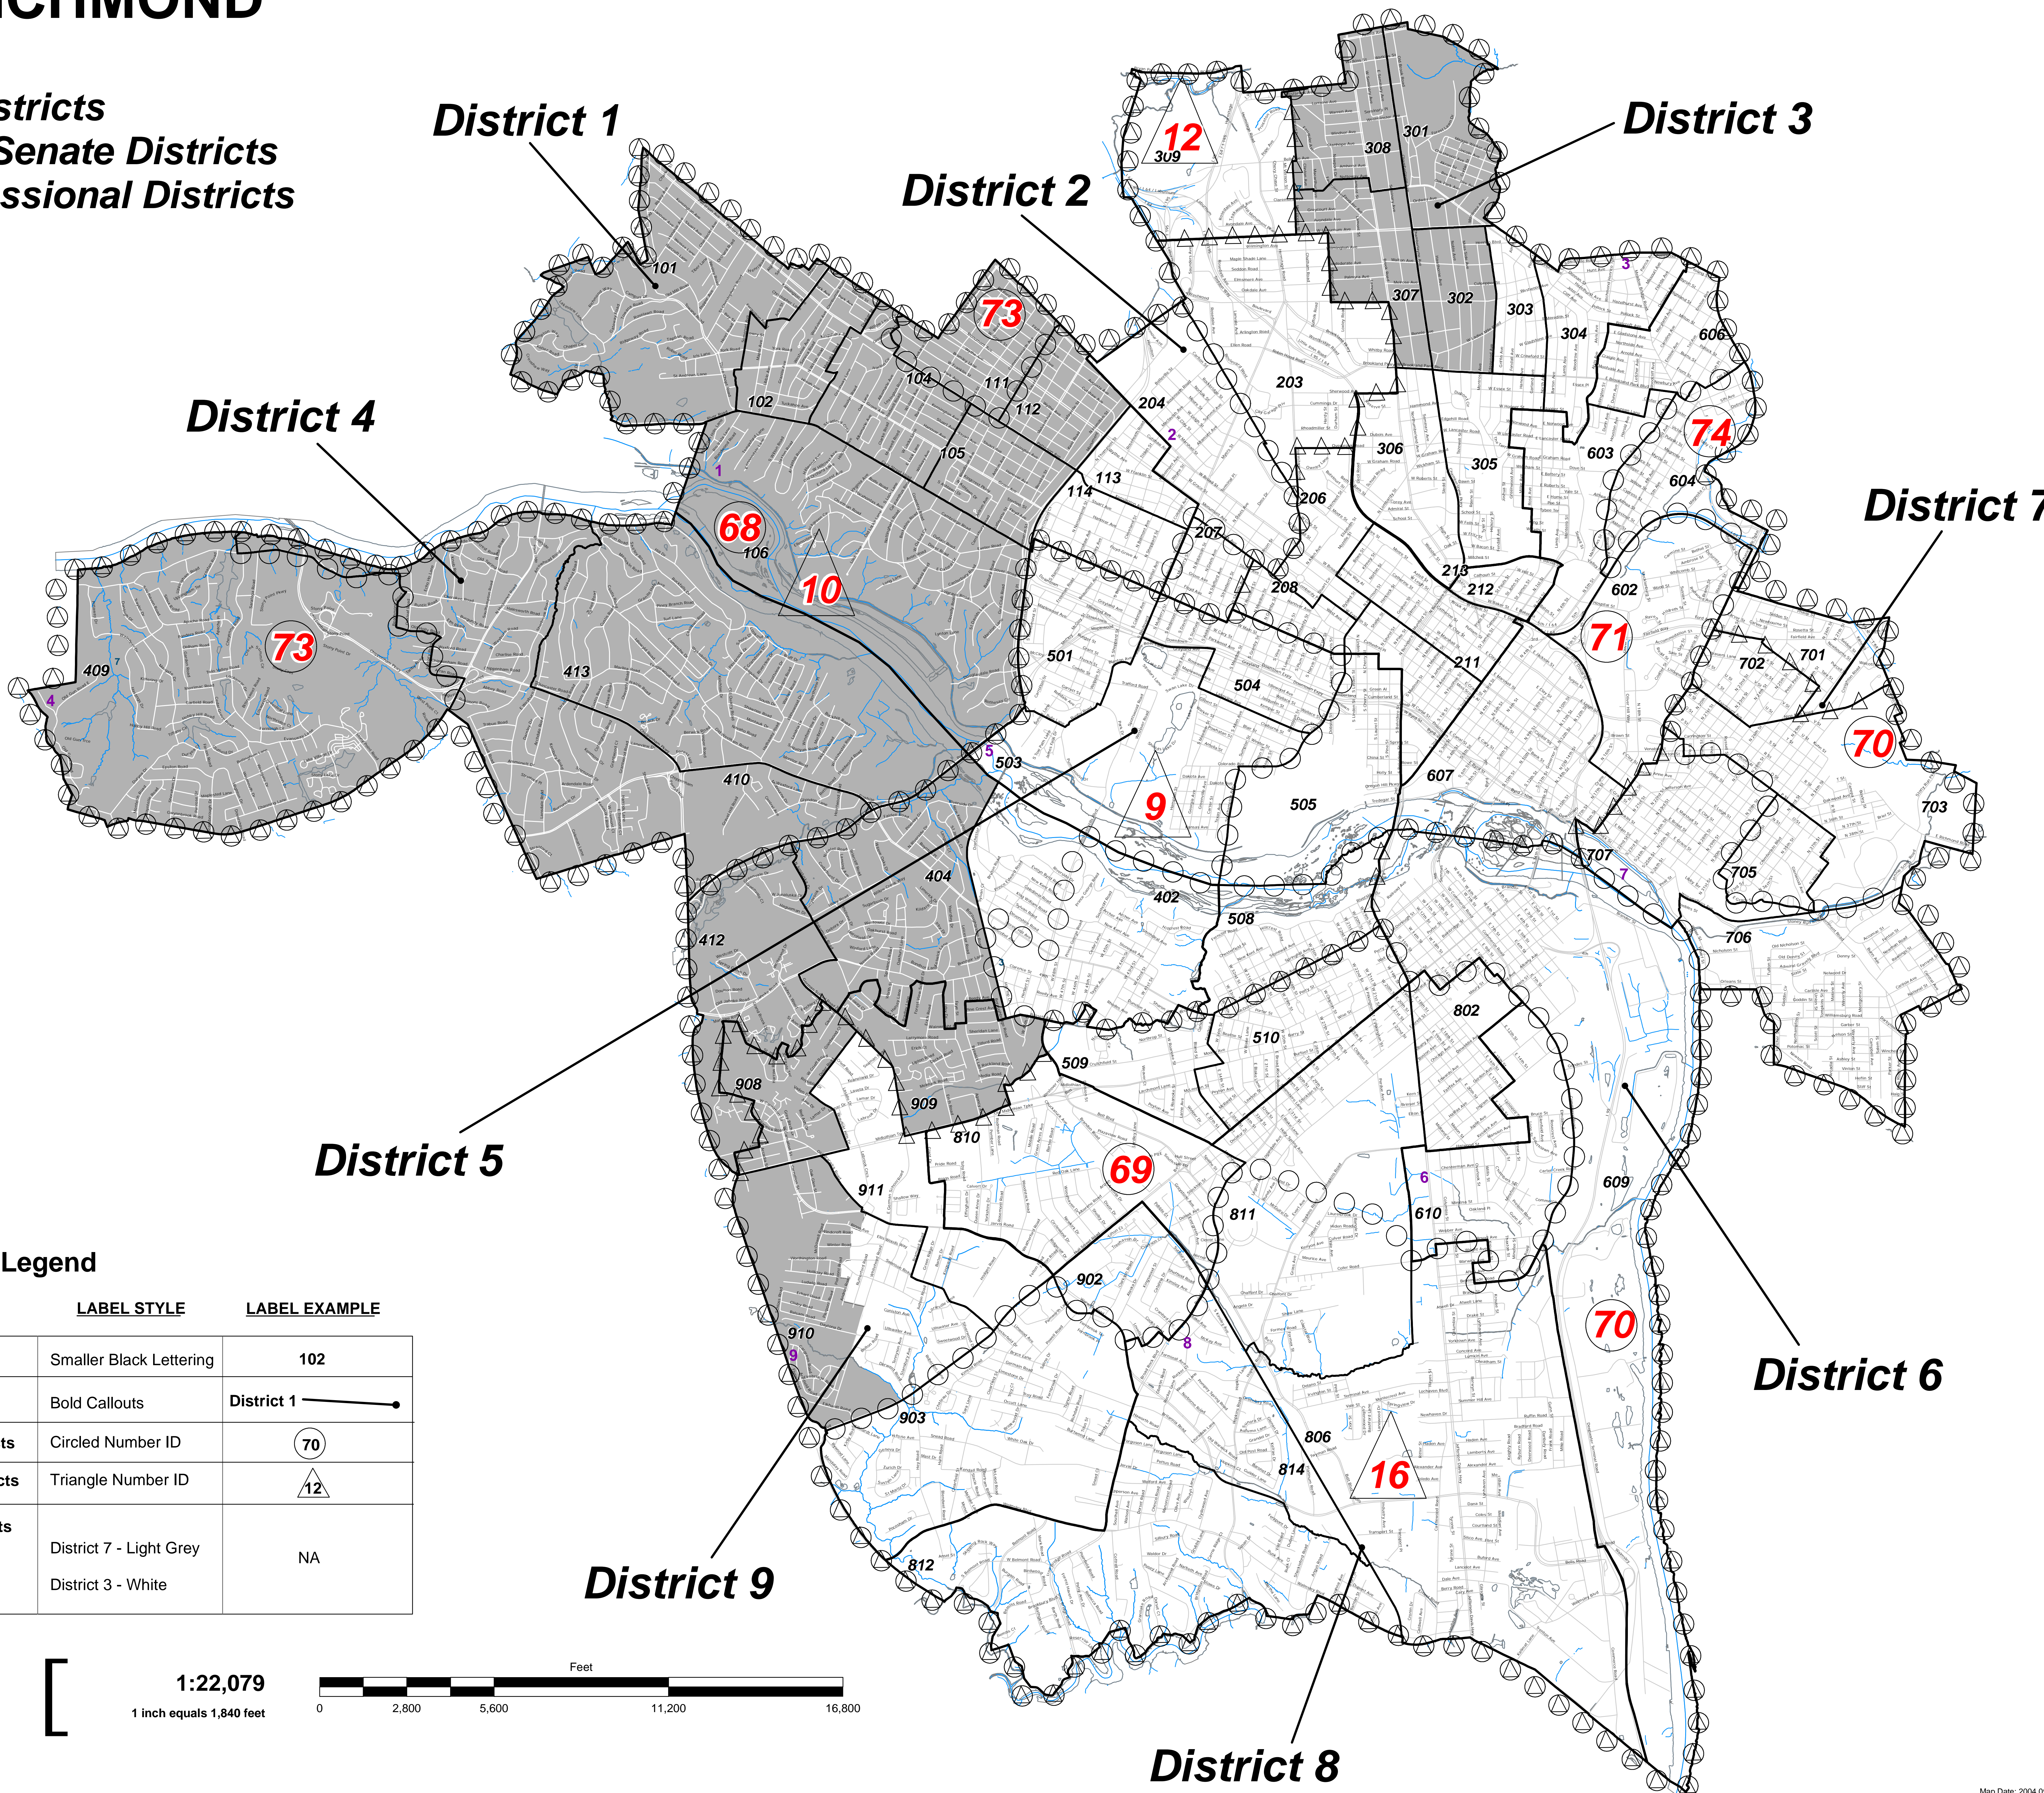

CITY OF RICHMOND

Voter Precincts
City Council Districts
State House & Senate Districts
Federal Congressional Districts

City of Richmond, VA
Geographic Information Systems

Legend

LAYER	LABEL STYLE	LABEL EXAMPLE
Voter Precincts	Smaller Black Lettering	102
Council Districts	Bold Callouts	District 1
Virginia House Districts	Circled Number ID	70
Virginia Senate Districts	Triangle Number ID	12
Federal Congressional Districts		
District 7	District 7 - Light Grey	NA
District 3	District 3 - White