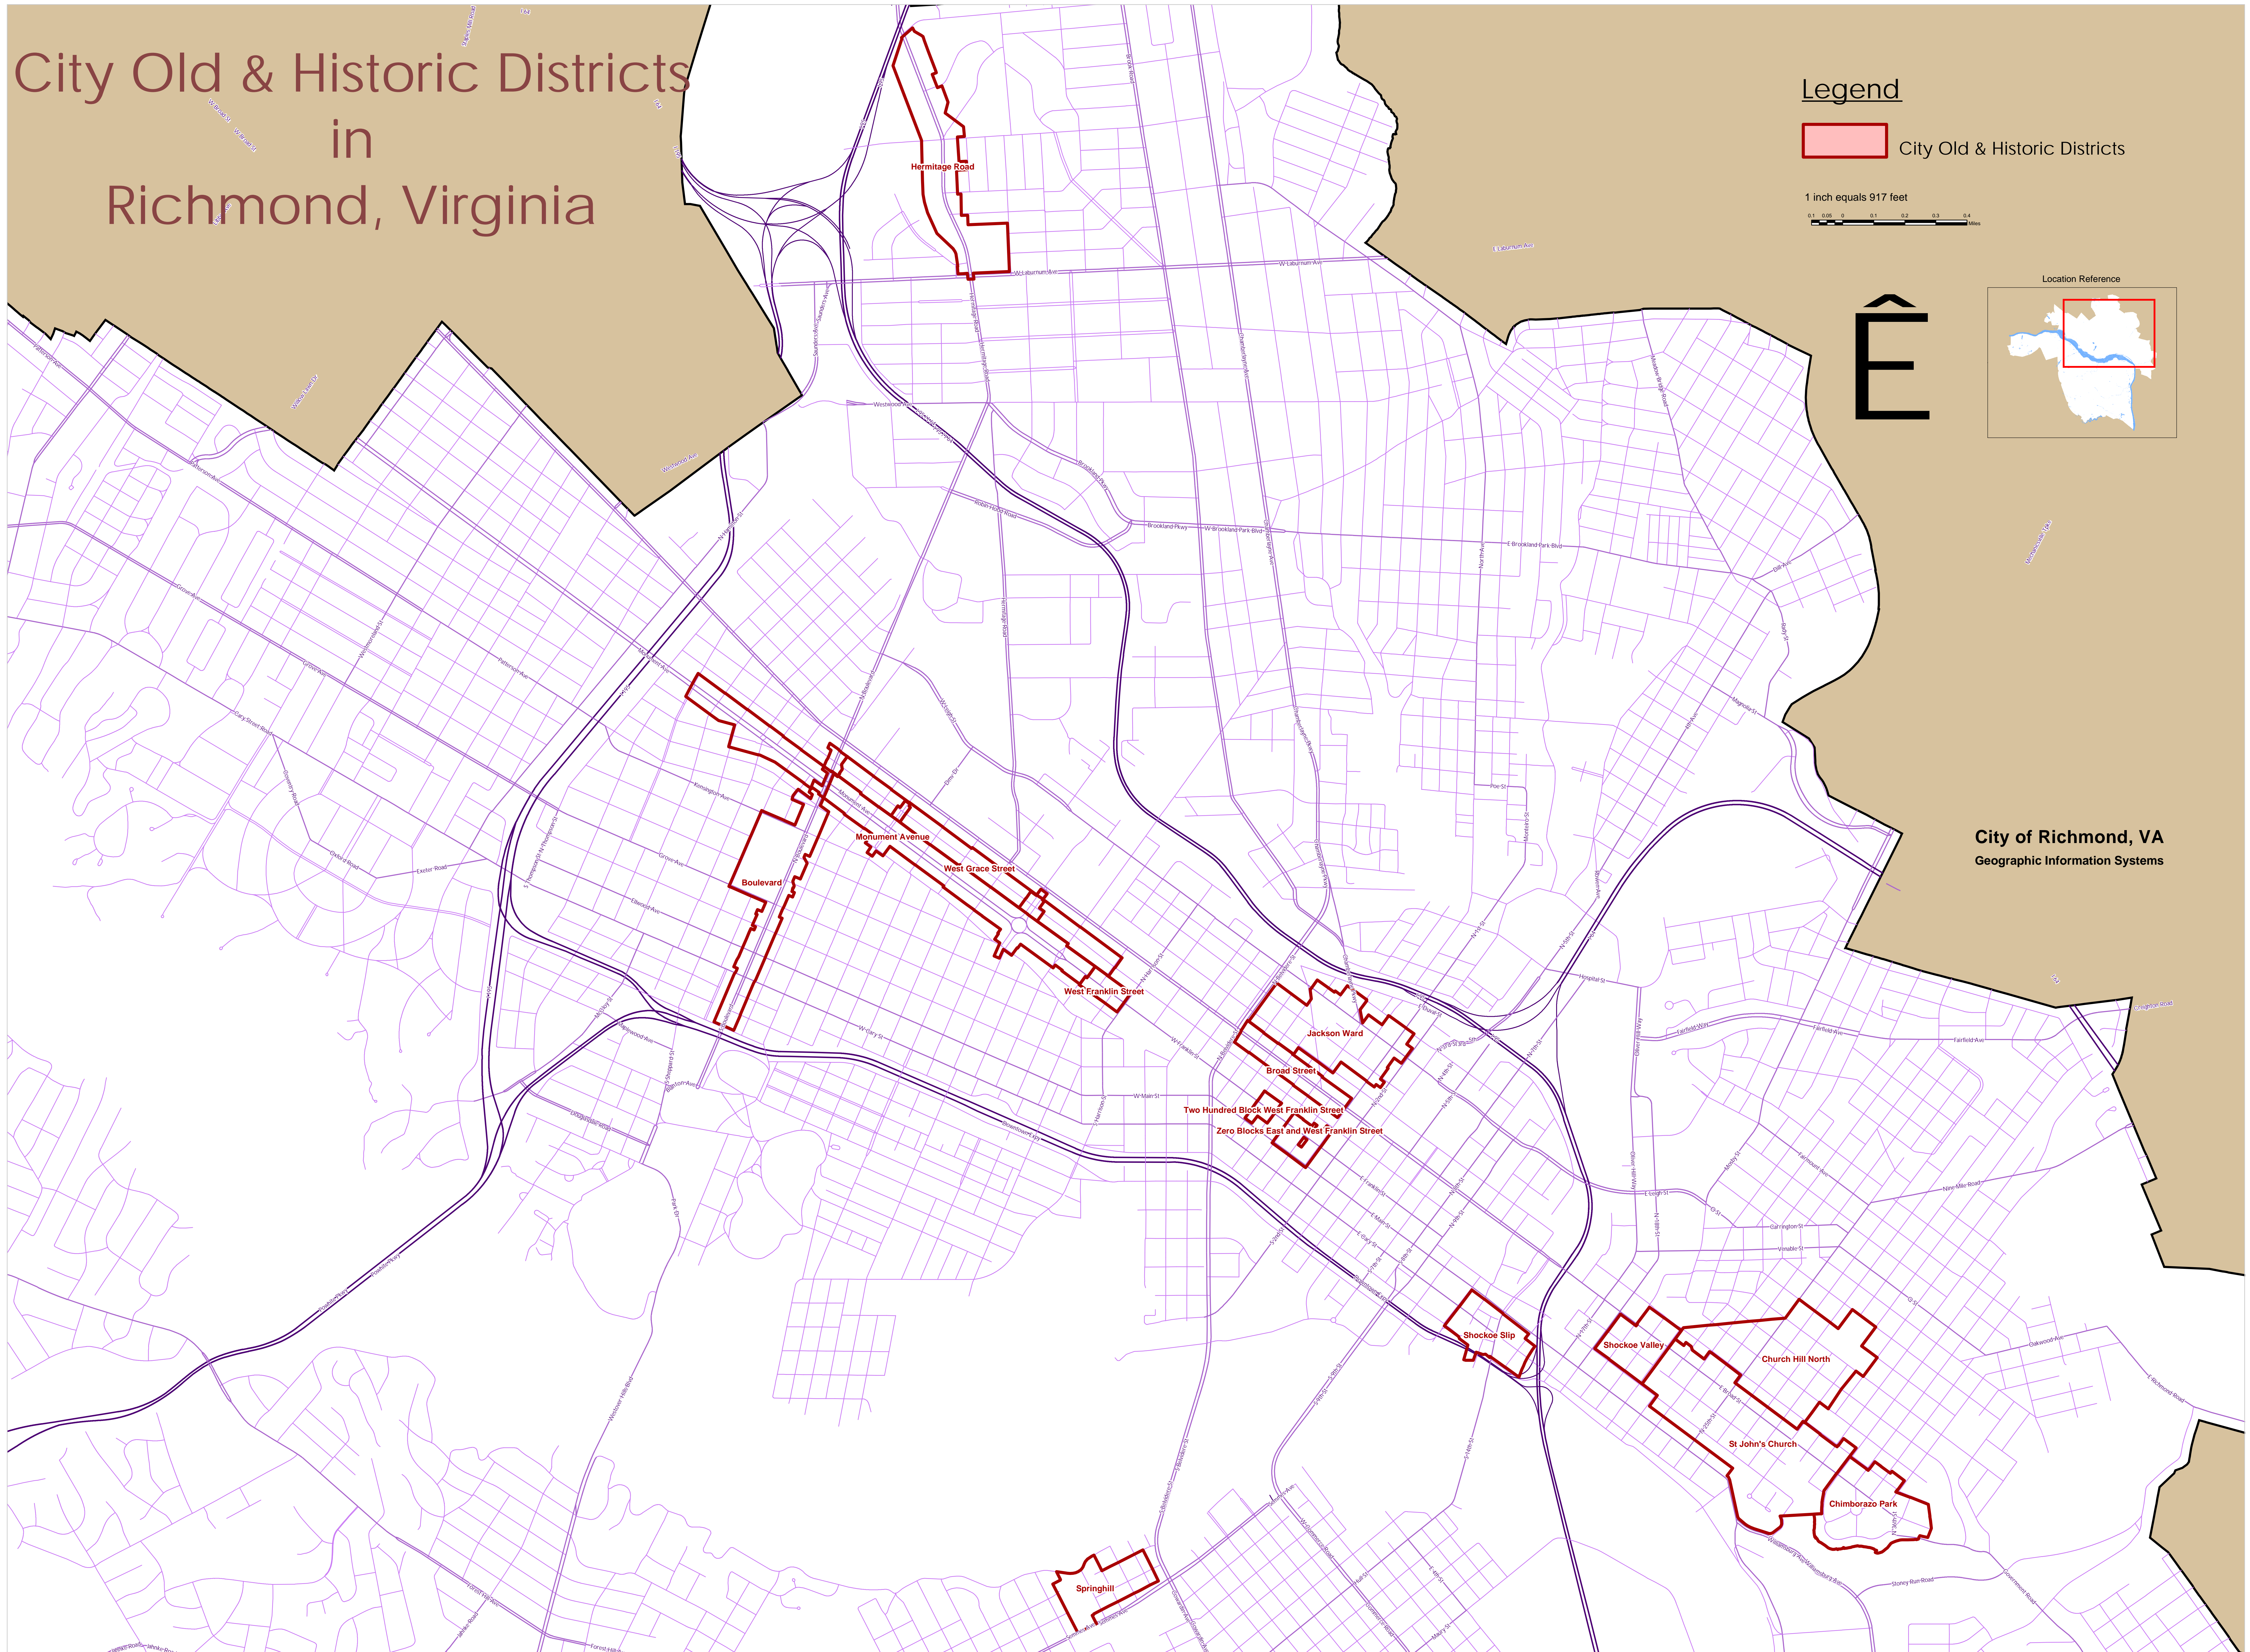

City Old & Historic Districts in Richmond, Virginia

Legend

City Old & Historic Districts

1 inch equals 917 feet

Location Reference

City of Richmond, VA
Geographic Information Systems