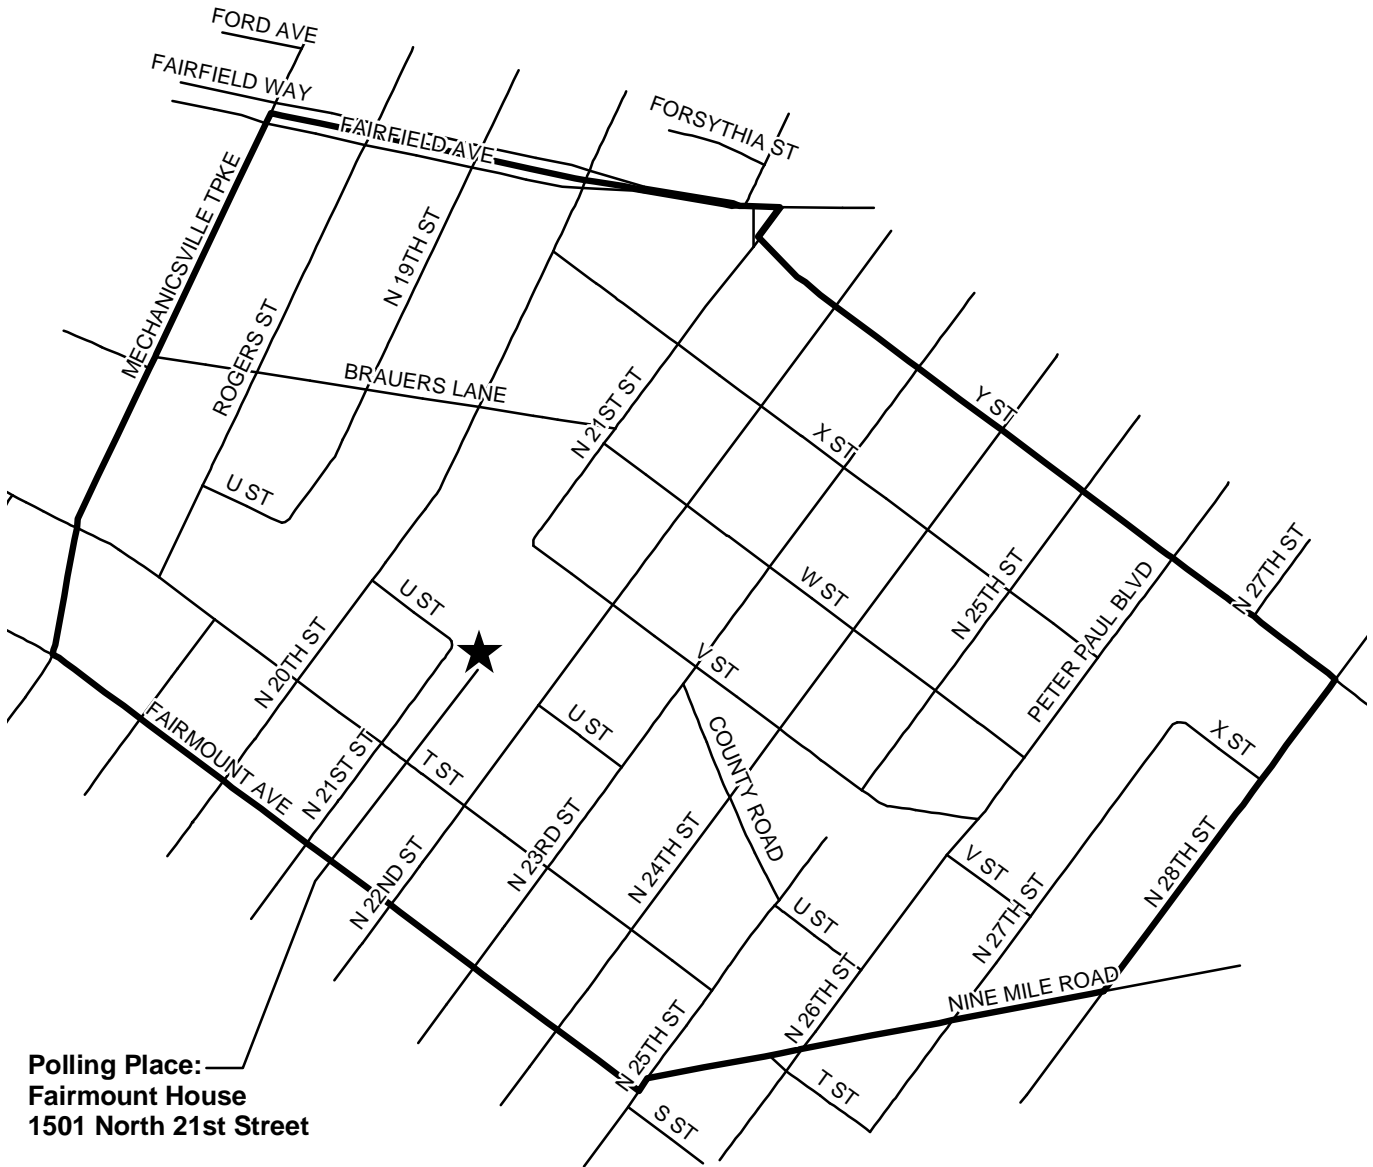

Voter Precinct 702

City of Richmond, VA

Geographic Information Systems

Polling Place:
Fairmount House
1501 North 21st Street

Location Reference

Disclaimer:
The City of Richmond assumes no liability either for any errors, omissions, or inaccuracies in the information provided regardless of the cause of such or for any decision made, action taken, or action not taken by the user in reliance upon any maps or information provided herein.

Map Date: 2004.11.30
Aerial Photography Date: 1999.03
Virginia State Plane South Zone, NAD 1983
Document Path: Q:\WEB_pdfs\precinct702_8x11.mxd