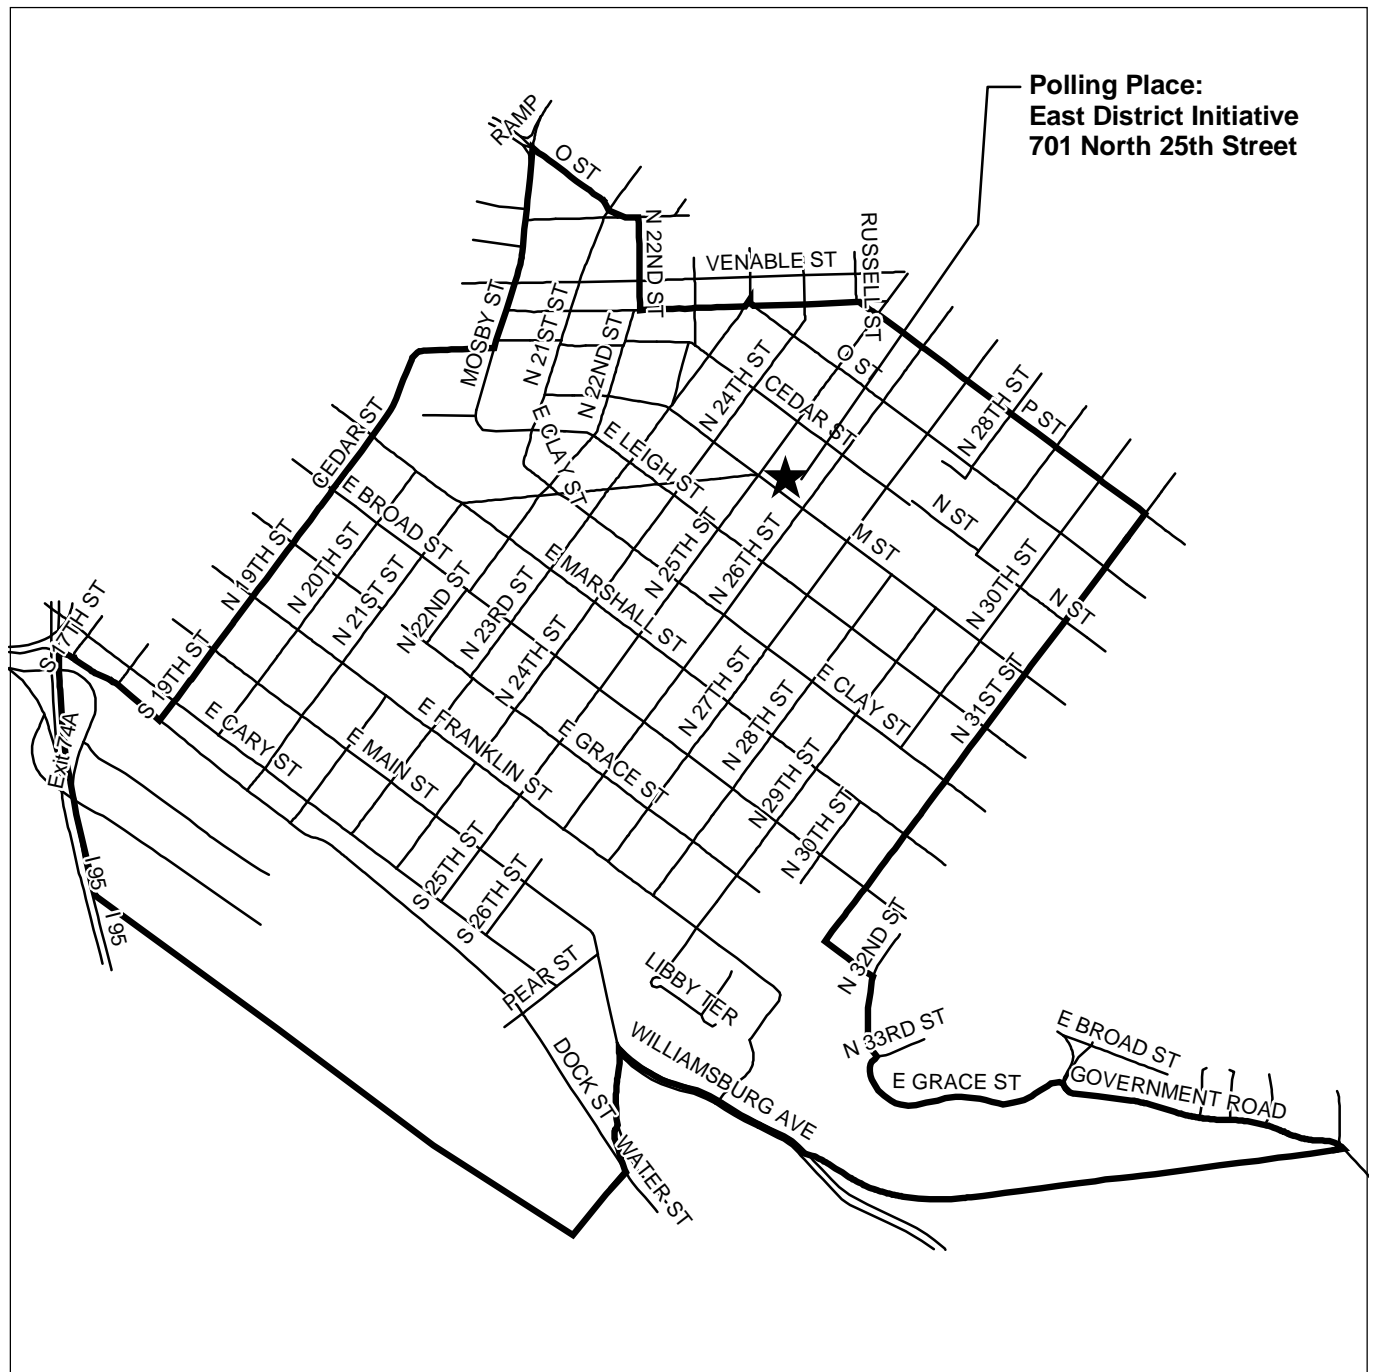

Voter Precinct 707

City of Richmond, VA
Geographic Information Systems

Map Date: 2004.11.11
Aerial Photography Date: 1999.03
Virginia State Plane South Zone, NAD 1983
Document Path: Q:\WEB_pdfs\precinct707_A_port.mxd