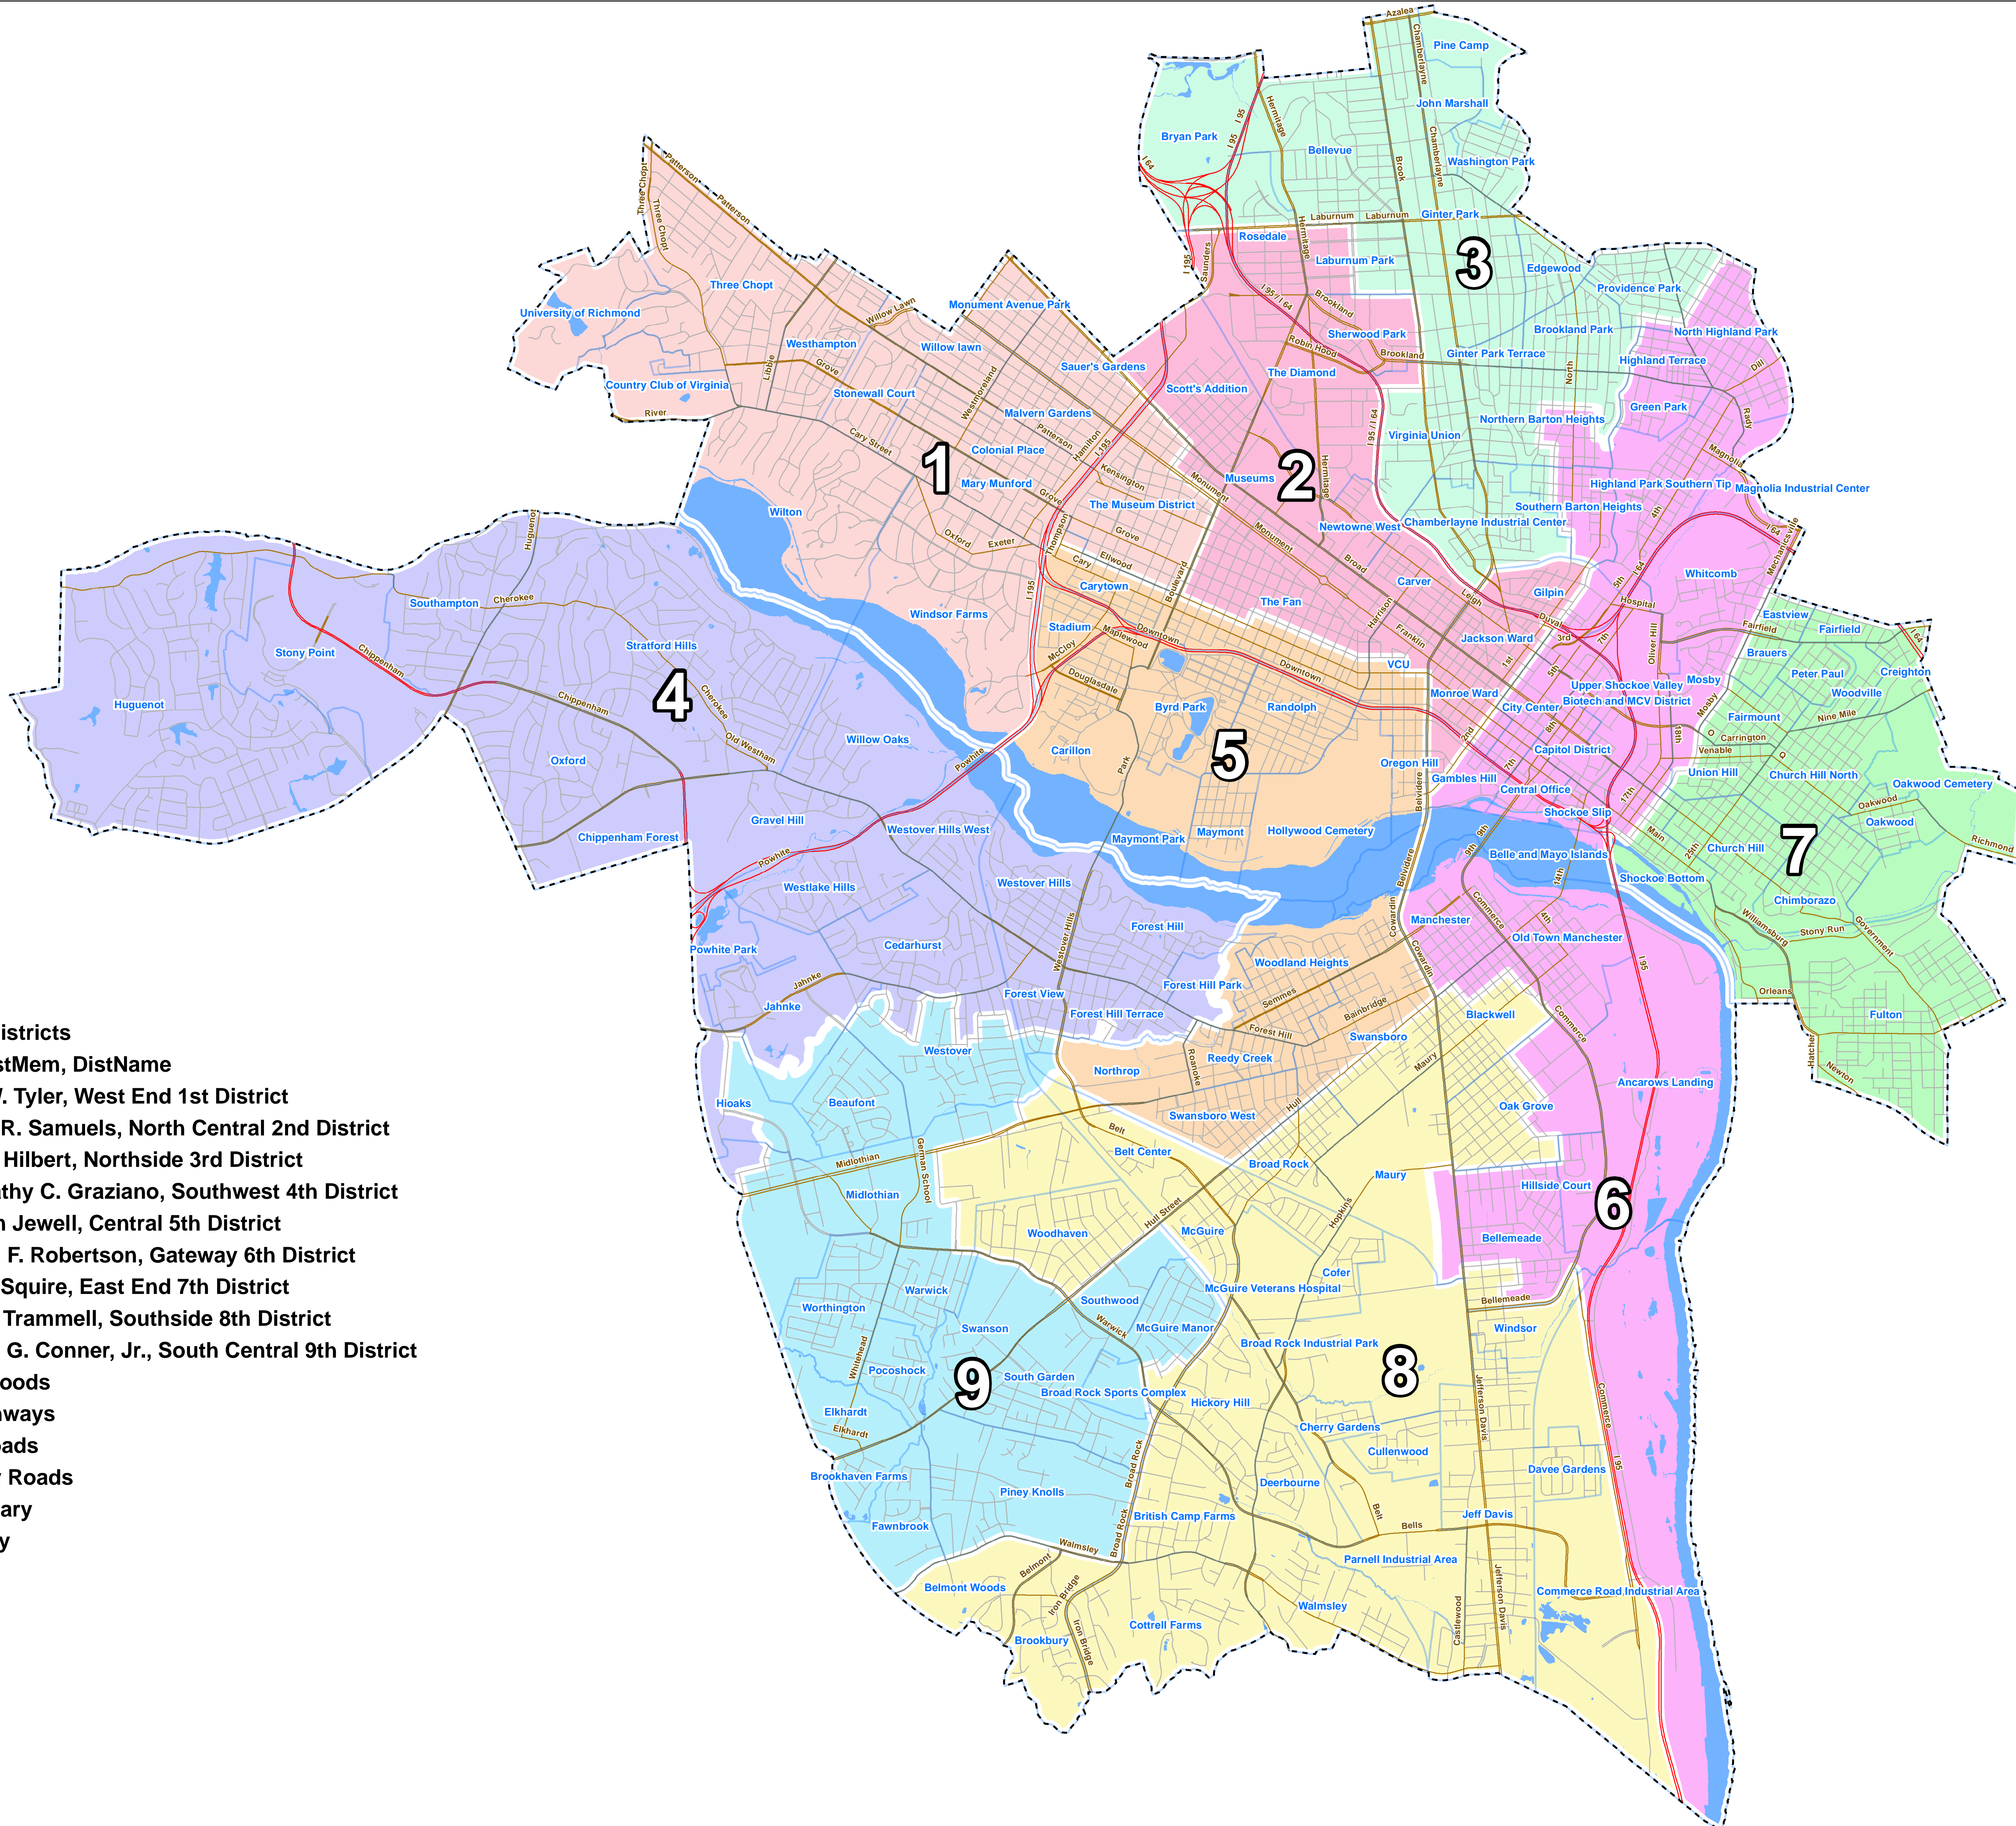

City of Richmond Council Districts and Neighborhoods

1. **Council Districts**
   Name, DistMem, DistName
2. 1, Bruce W. Tyler, West End 1st District
   - 2, Charles R. Samuels, North Central 2nd District
   - 3, Chris A. Hilbert, Northside 3rd District
   - 4, Pres. Kathy C. Graziano, Southwest 4th District
   - 5, E. Martin Jewell, Central 5th District
   - 6, VP Ellen F. Robertson, Gateway 6th District
   - 7, Betty L. Squire, East End 7th District
   - 8, Reva M. Trammell, Southside 8th District
   - 9, Douglas G. Conner, Jr., South Central 9th District
3. Neighborhoods
    Major Highways
    Arterial Roads
    Secondary Roads
    CityBoundary
    Water Body