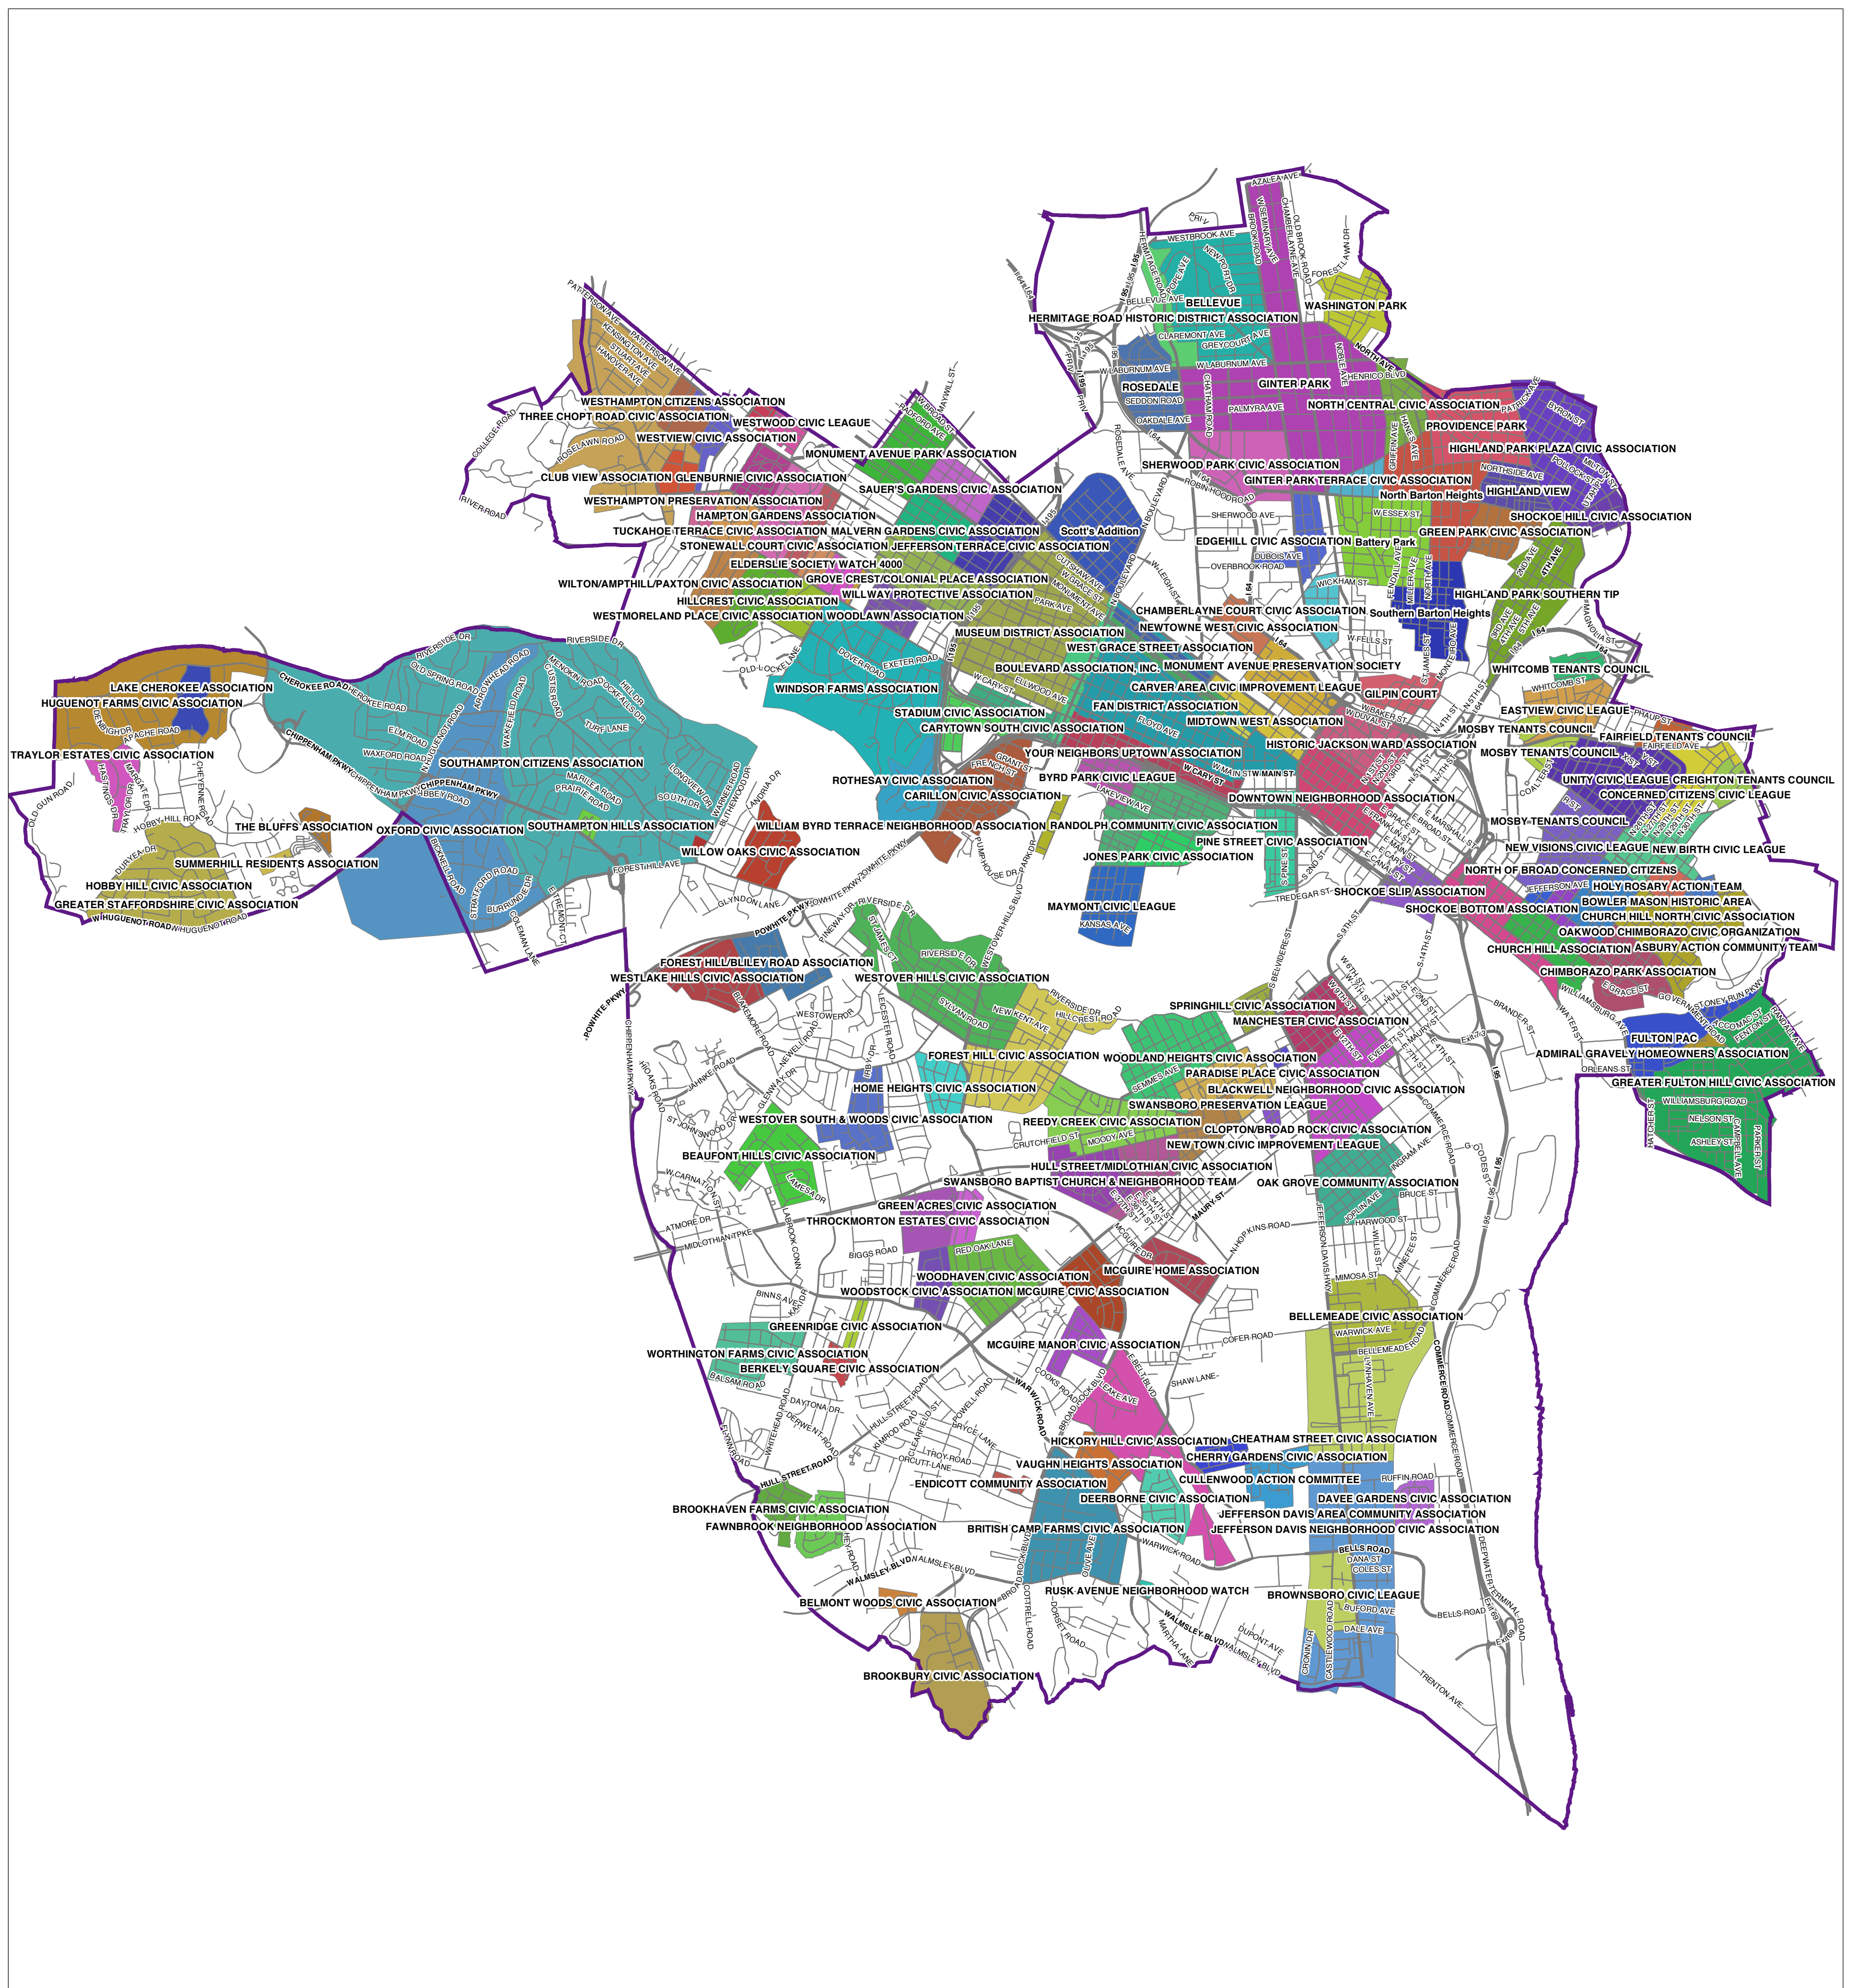

Civic Associations

City of Richmond, VA
Geographic Information Systems