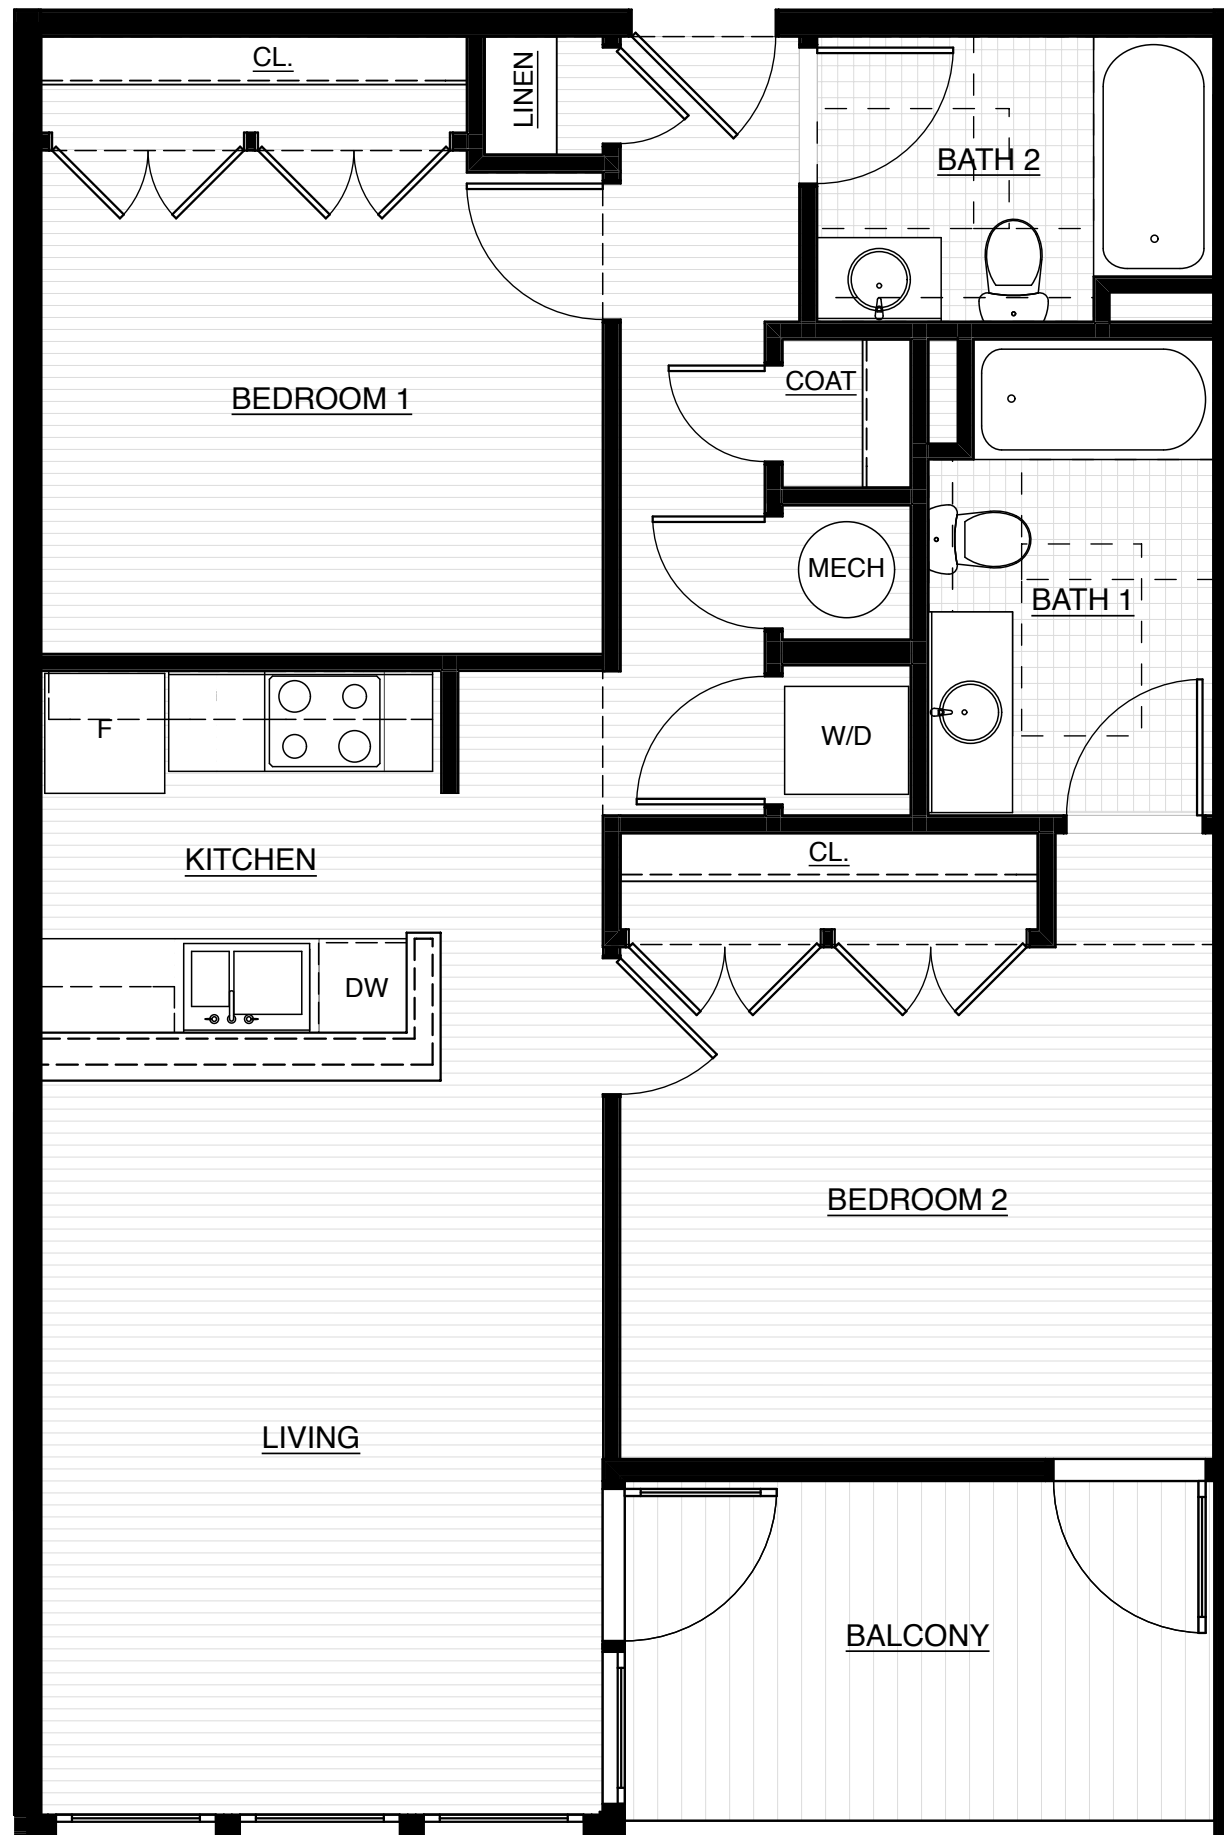

1 TYPICAL 1 BED/1 BATH
 1/4" = 1'-0"

2 BED/2 BATH
 CEDAR STREET APARTMENTS

1 TYPICAL 2 BED/2 BATH
 1/4" = 1'-0"

1 TYPICAL 3 BED/2 BATH
 1/4" = 1'-0"