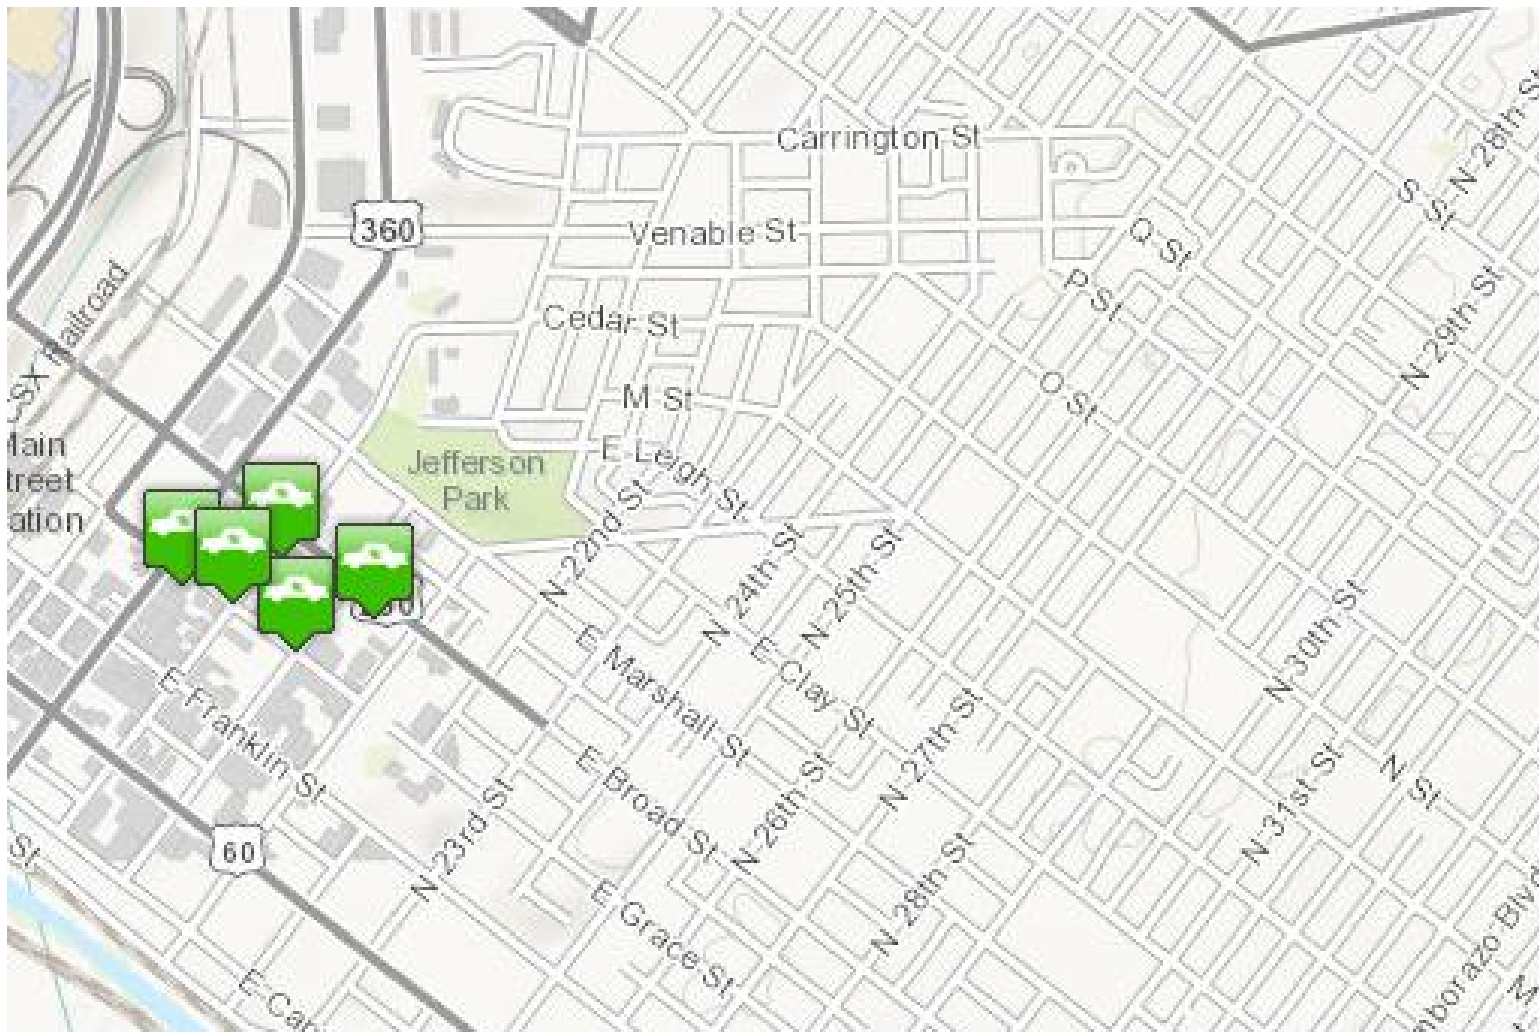

Theft from Motor Vehicles

Apr 15, 2014 - Apr 22, 2014

Events

Theft from Motor Vehicles

Apr 15, 2014 - Apr 22, 2014

RICHMOND POLICE DEPARTMENT

Created by Daniel Minton, Lt.

April 22, 2014