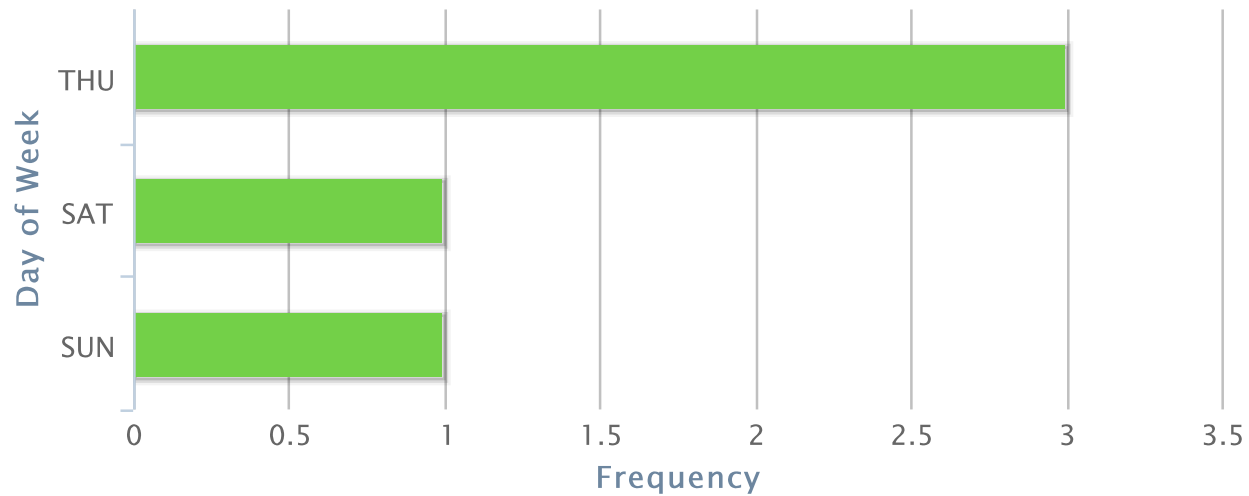

Crime Class

Burglary from Motor Vehicle Rendered at 17:33:52 UTC

Crime Type by Day of Week - First Day

Rendered at 17:33:52 UTC

Theft from Motor Vehicles

Apr 15, 2014 - Apr 22, 2014

RICHMOND POLICE DEPARTMENT