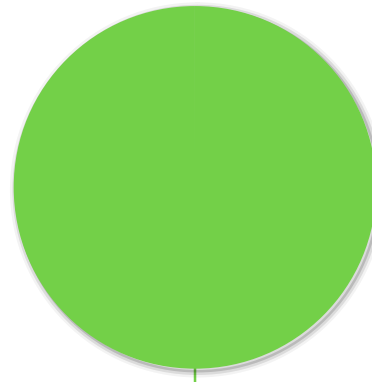

Crime Class

Burglary from Motor Vehicle Rendered at 17:33:52 UTC

Crime Type by Day of Week - First Day

Rendered at 17:33:52 UTC

Theft from Motor Vehicles

Apr 15, 2014 - Apr 22, 2014

RICHMOND POLICE DEPARTMENT