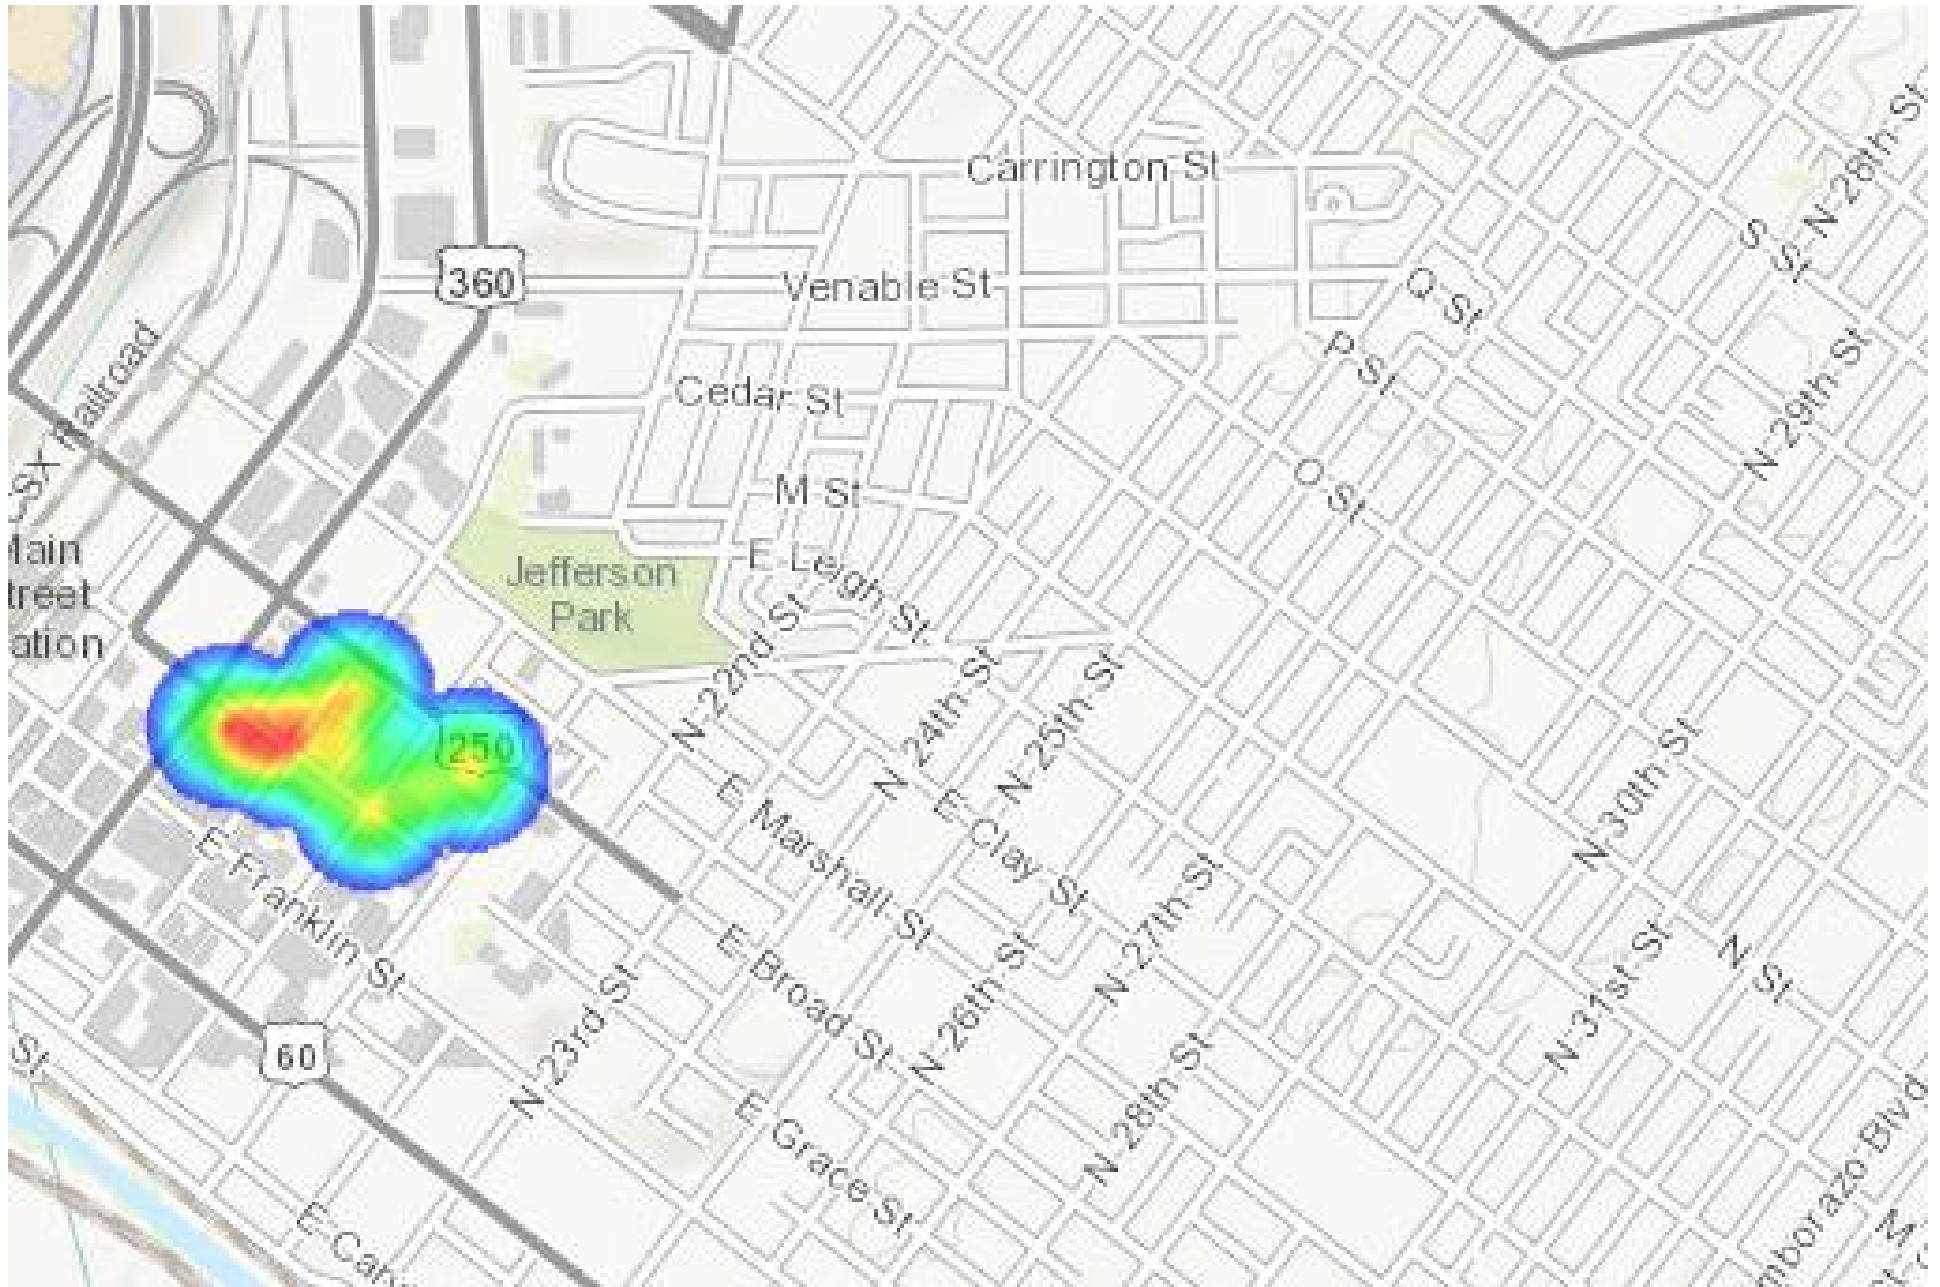

Theft from Motor Vehicles

Apr 15, 2014 - Apr 22, 2014

RICHMOND POLICE DEPARTMENT

Created by Daniel Minton, Lt.

April 22, 2014

CONFIDENTIAL

Events